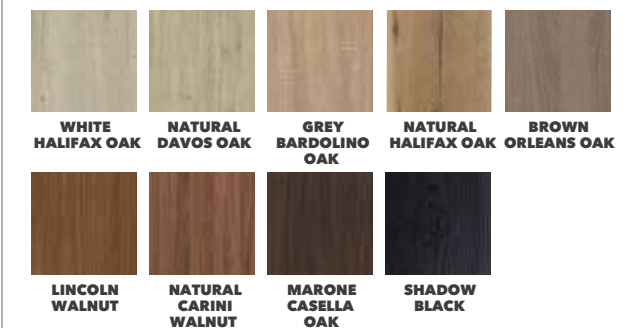

BRUSHED METALLIC FINISHES

(Features a graphite reverse) (Features a graphite reverse) (Features a graphite reverse)

CONCRETE FINISHES

STONE COLLECTION

MARBLE FINISHES

WOODGRAIN COLLECTION

LINEAR WOODGRAIN

RUSTIC WOODGRAIN

STRIPED WOODGRAIN

Notes:
Light Oak and Dark Oak Striped come with a textured relief. On the frontals the stripe runs vertically, on the plinth it runs horizontally.

NATURAL WOODGRAIN -Matching edge only.