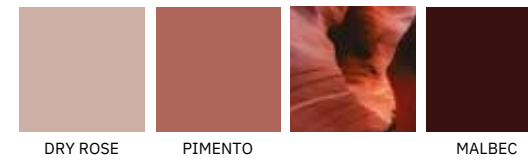

WHITE COLLECTION

GREY COLLECTION COOL GREYS

SOLACE GREYS

RED COLLECTION

NEUTRAL COLLECTION LIGHT NEUTRALS

MID-TONE NEUTRALS

DEEP NEUTRALS

BLUE COLLECTION
PASTEL BLUES

IVES BLUE

CADET

DUSKY BLUES

STORM
BLUE

CHARCOAL

INK BLUES

HARTFORTH
BLUE

MAJESTIC
TEAL