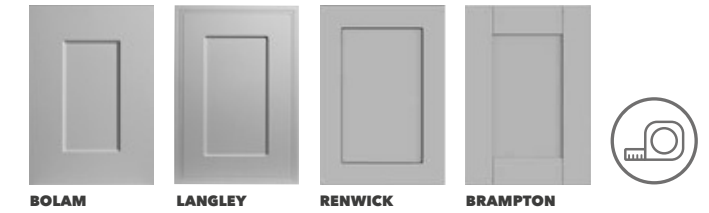

Stanhope

Classic Collection

DOOR STYLES