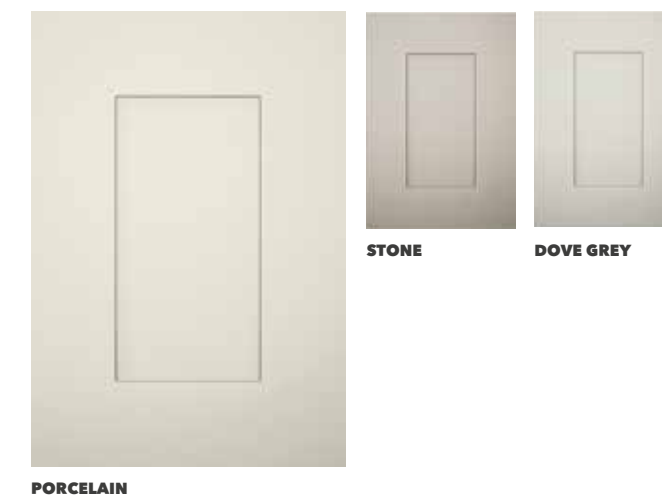

Fitzroy

For a quintessential country kitchen, this Fitzroy kitchen is shown in a soft Stone shade with complementary Industrial Matt Black hardware. In keeping with the country home style, traditional design elements can be seen throughout, including a tongue and groove end panel, glazed range doors, and curved cabinetry with matching accessories.

PORCELAIN