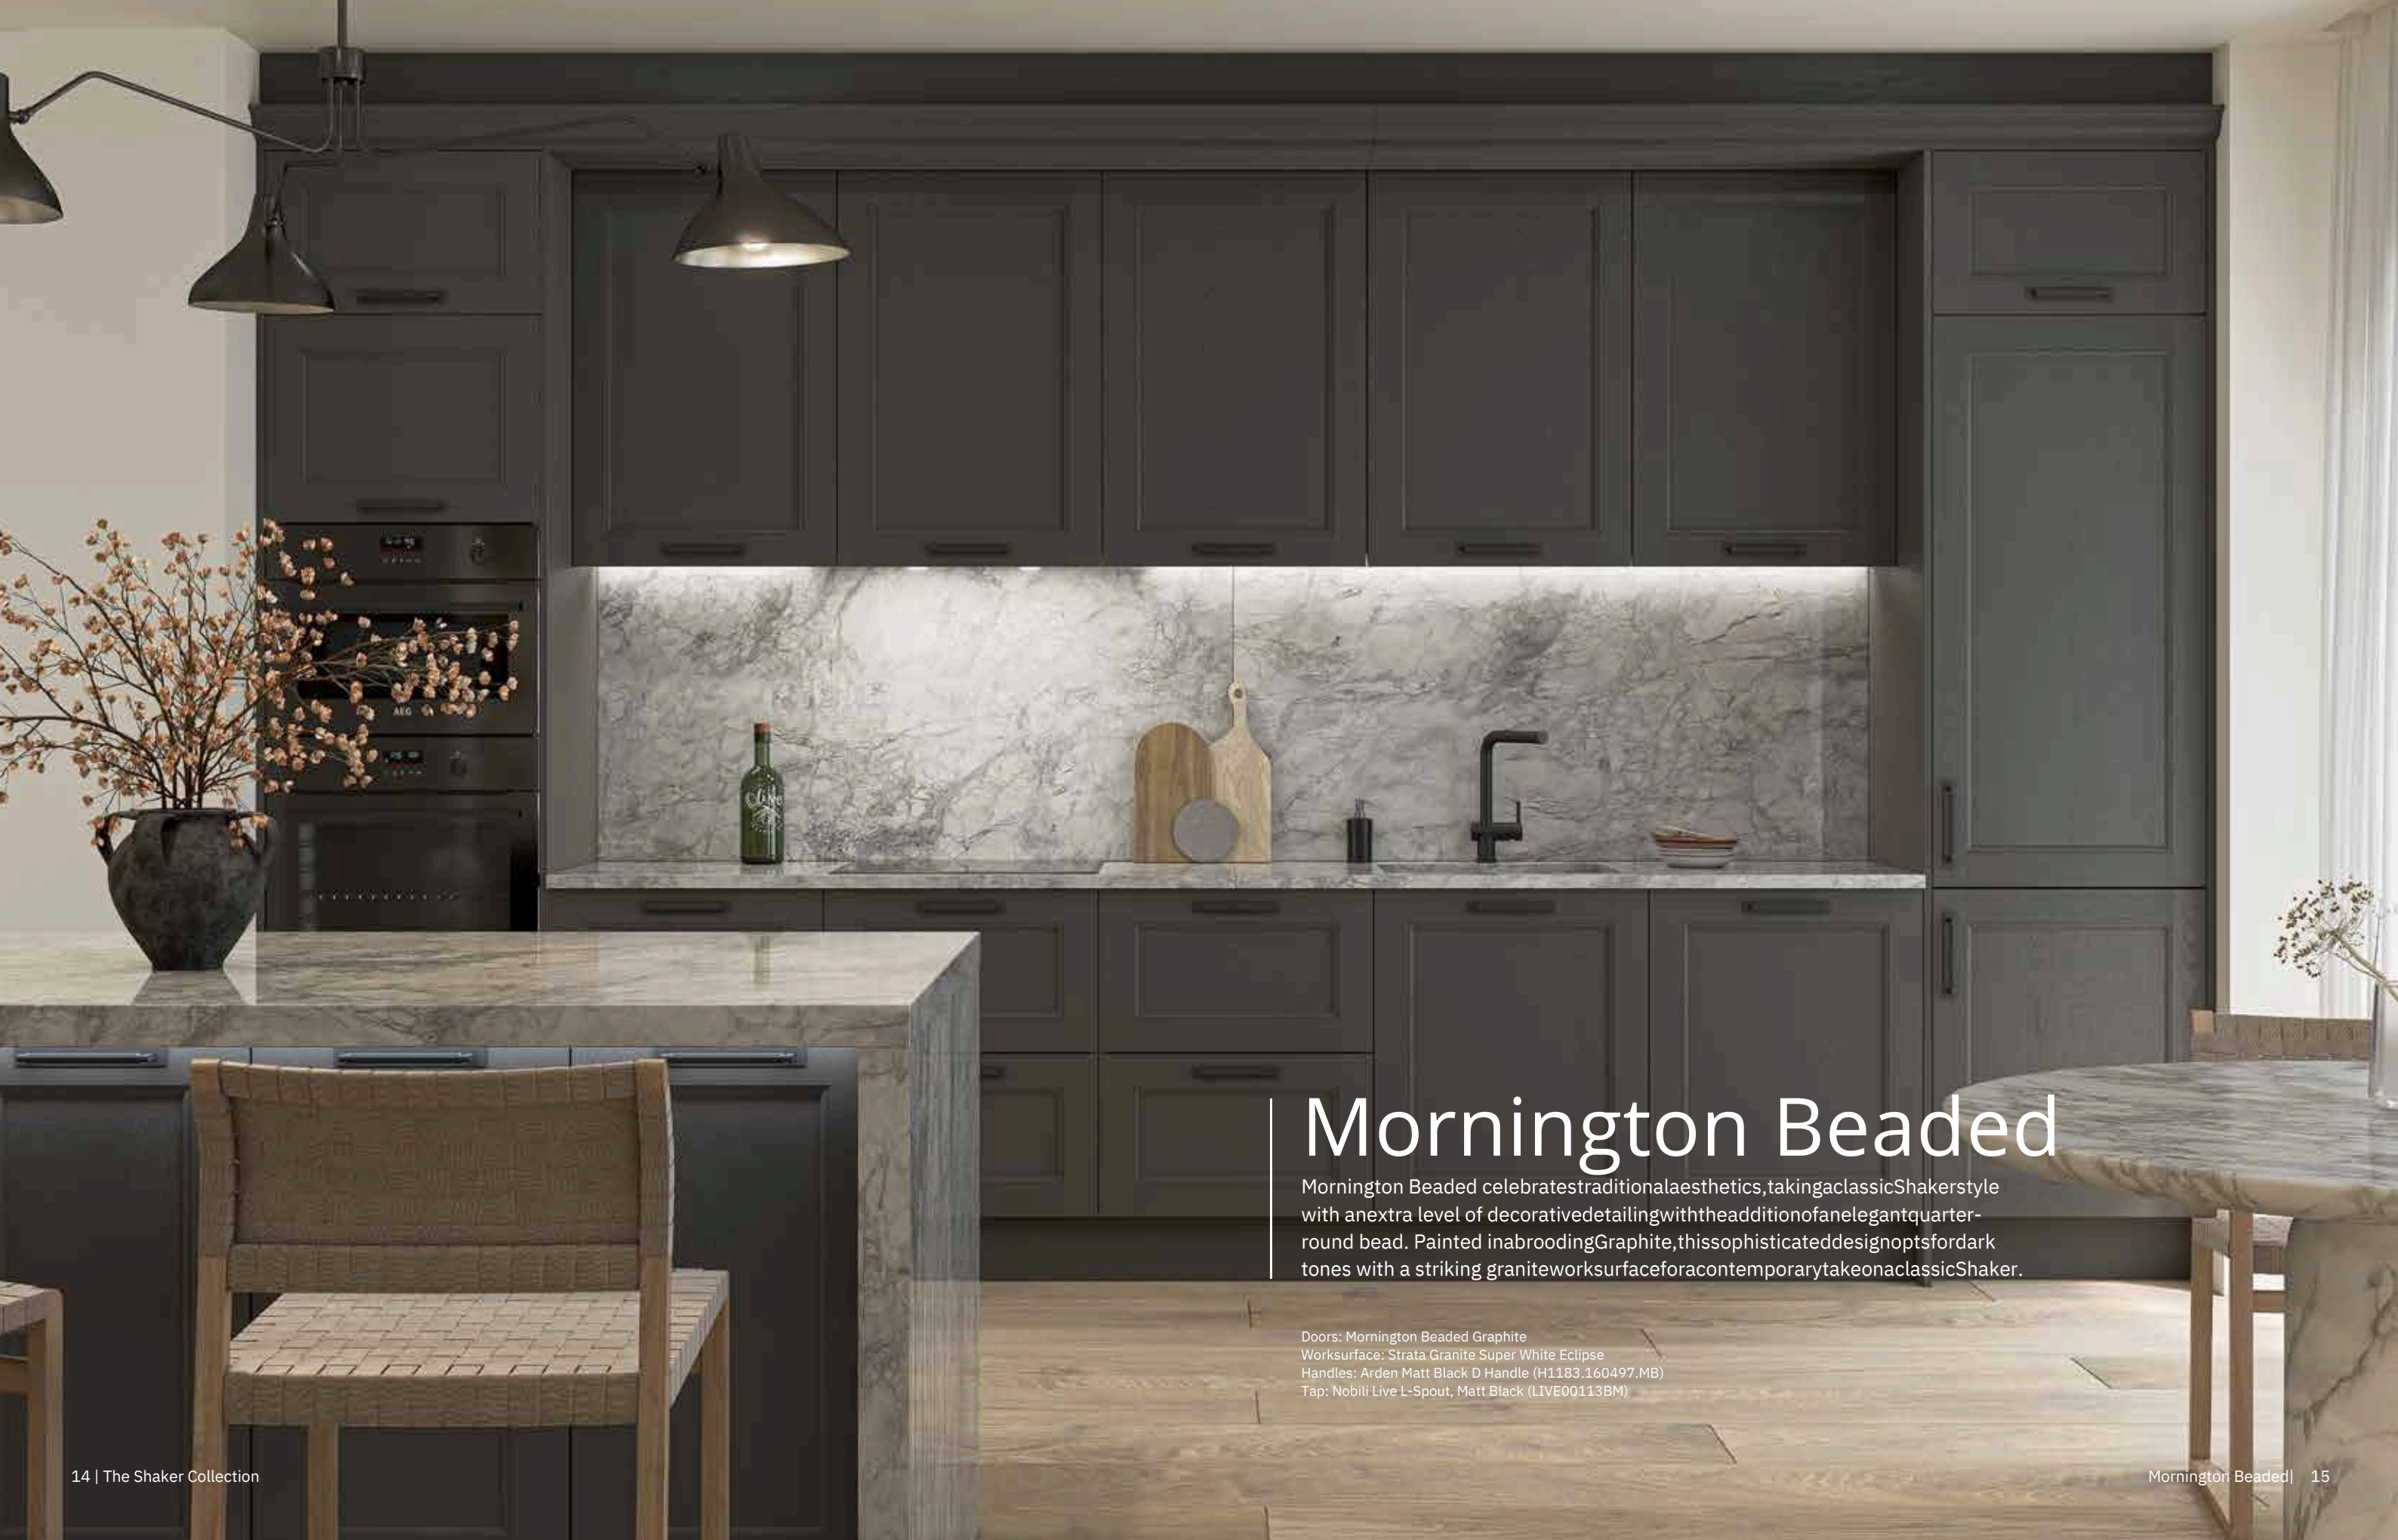

Mornington Beaded

Mornington Beaded celebrates traditional aesthetics, taking a classic Shaker style with an extra level of decorative detailing with the addition of an elegant quarter-round bead. Painted in a brooding Graphite, this sophisticated design opts for dark tones with a striking granite work surface for a contemporary take on a classic Shaker.